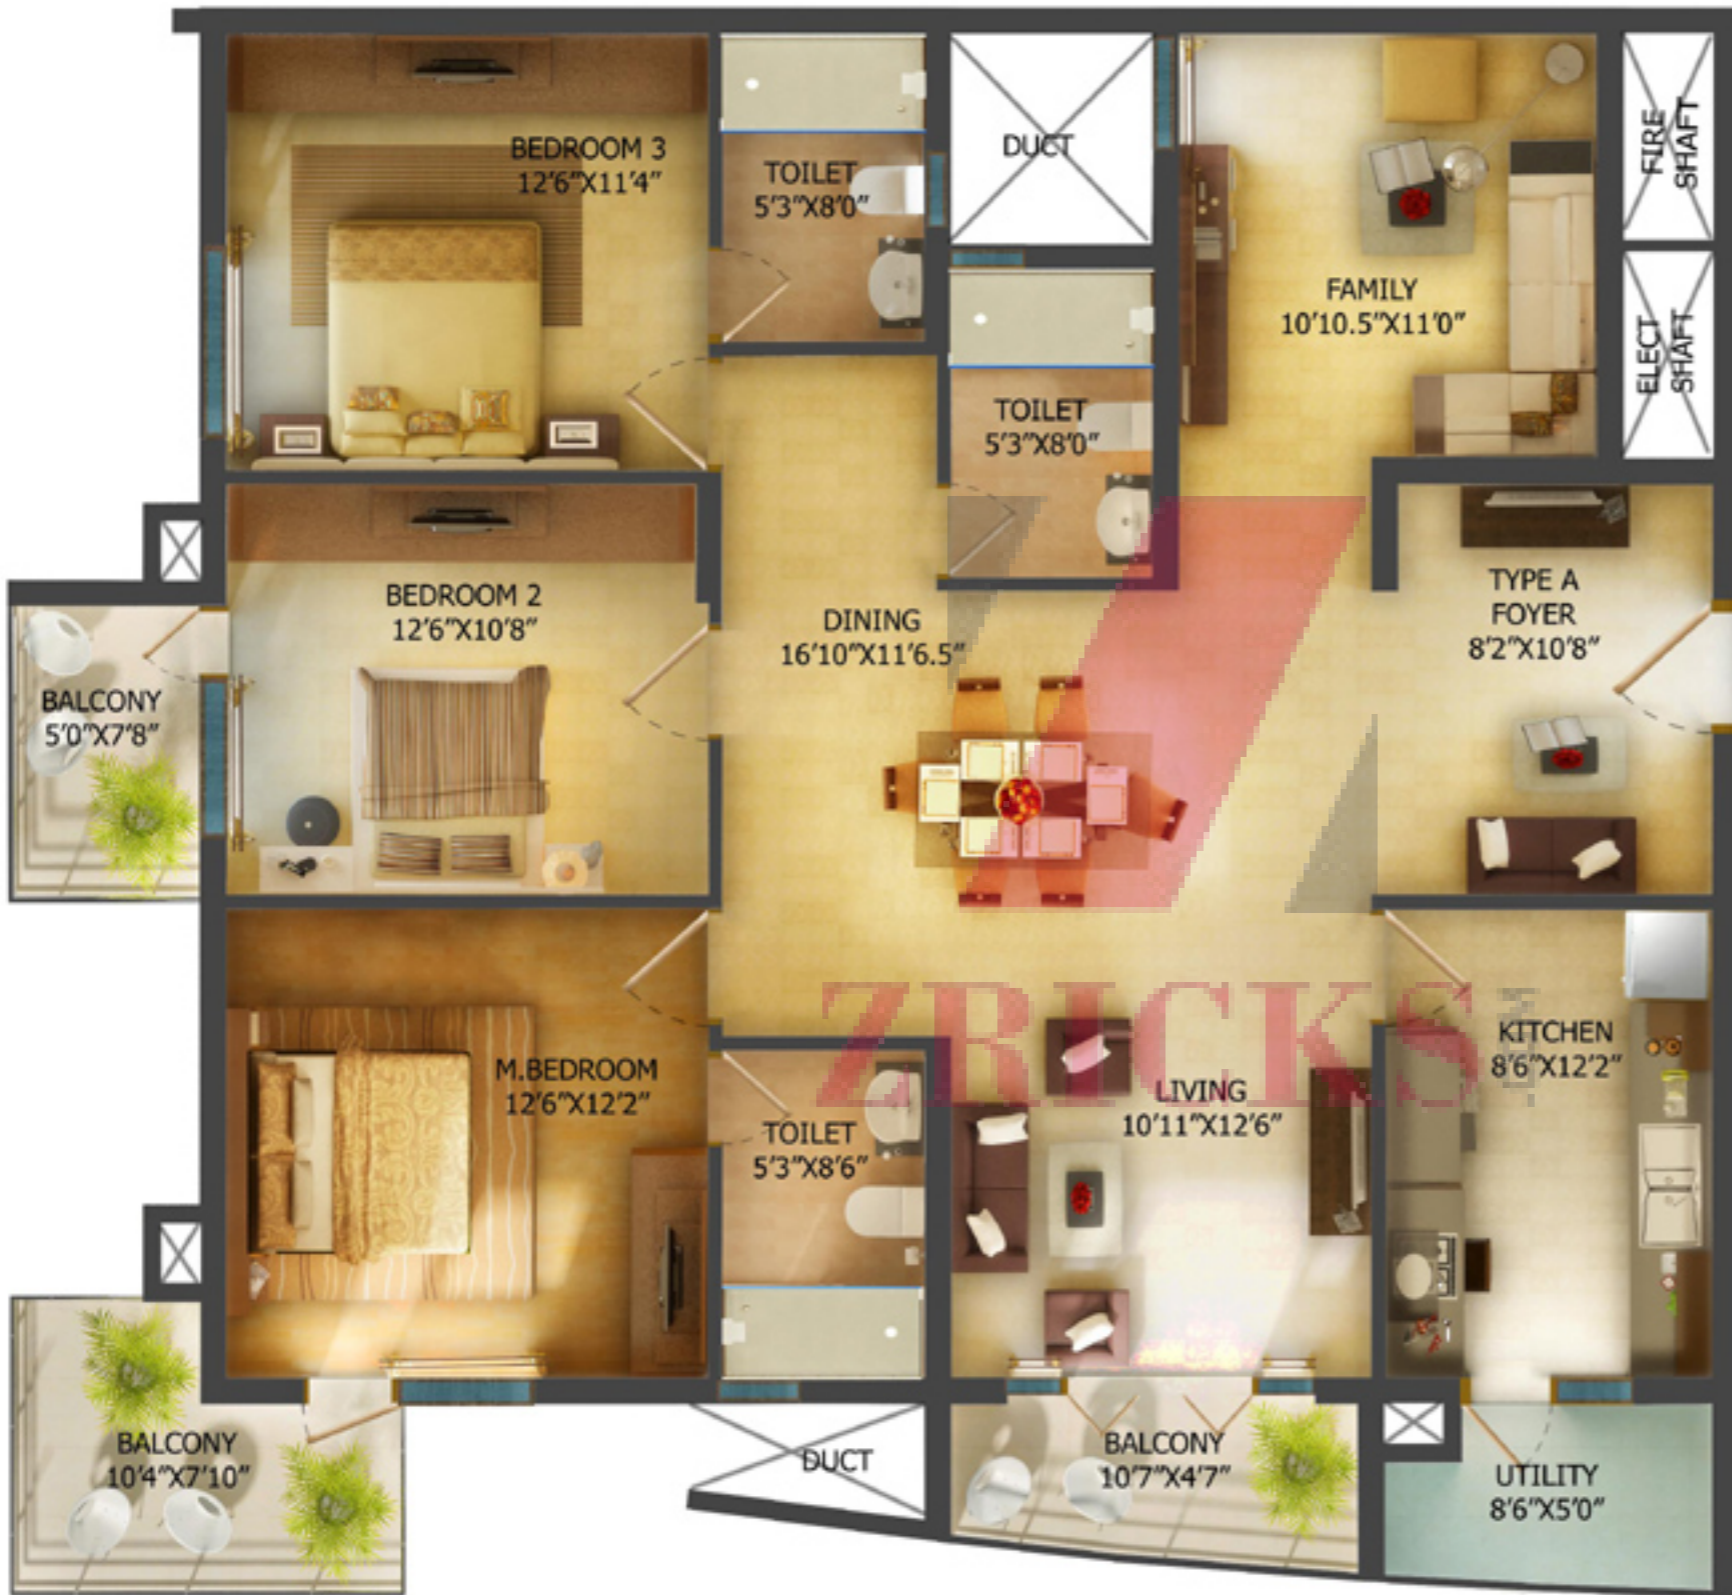

1315 Sq Ft

1325 Sqft

1355 SqFt

1625 SqFt

1655 SqFt

1730 Sq Ft

1745 Sq Ft

www.Zricks.com

ENTRY

ZRICKS.COM

1790 SqFt

ENTRY

ZRICKS

www.Zricks.com

1845 FqFt

1895 Sqft

ENTRY

1900 SqFt

ENTRY

1910 SqFt

1990 SqFt

LANDSCAPE PLAN

LEGENDS

1. Entrance/Exit
2. Security cabin
3. Wicket gate
4. Chess board
5. Pre-party area
6. Pathway
7. Barbeque
8. Swimming pool
9. Health club/Spa
10. Driveway
11. Landscape garden
12. Grocery
13. Party hall
14. Fountain with seating area
15. Central plaza
16. Children's play area
17. Ramp in
18. Ramp out
19. Transform yard
20. STP
21. Gas bank