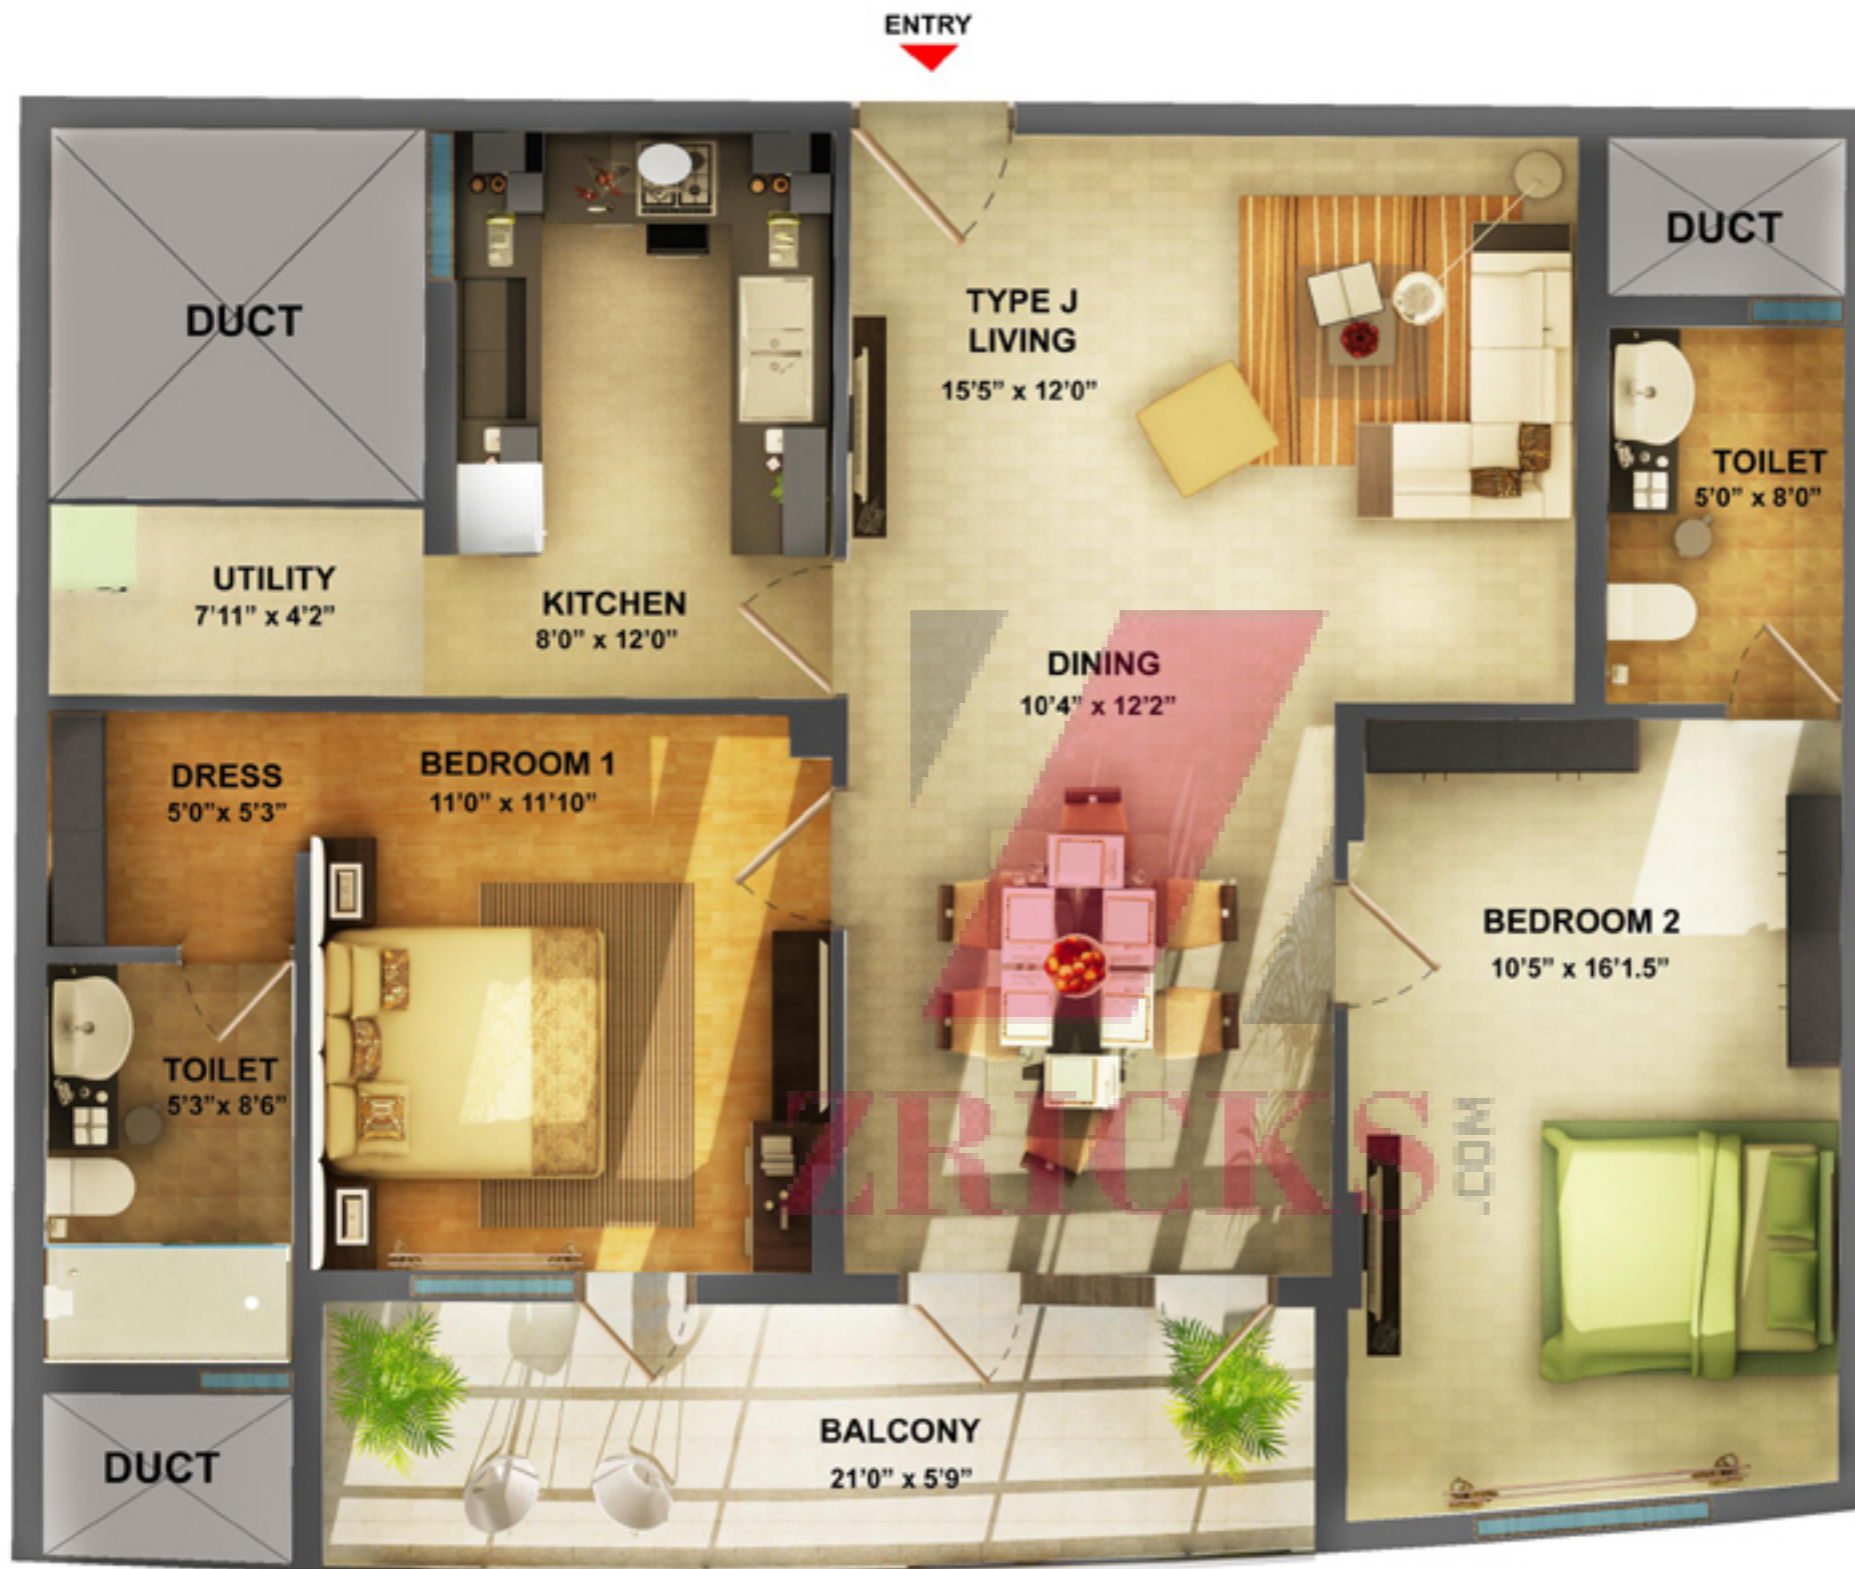

1315 Sq Ft

1325 Sqft

1355 SqFt

1625 SqFt

1655 SqFt

1730 Sq Ft

1745 Sq Ft

www.Zricks.com

ENTRY

ZRICKS.COM

1790 SqFt

ENTRY

ZRICKS

www.Zricks.com

1845 FqFt

1895 Sqft

ENTRY

1900 SqFt

ENTRY

1910 SqFt

1990 SqFt

LANDSCAPE PLAN

LEGENDS

1. Entrance/Exit
2. Security cabin
3. Wicket gate
4. Chess board
5. Pre-party area
6. Pathway
7. Barbeque
8. Swimming pool
9. Health club/Spa
10. Driveway
11. Landscape garden
12. Grocery
13. Party hall
14. Fountain with seating area
15. Central plaza
16. Children's play area
17. Ramp in
18. Ramp out
19. Transform yard
20. STP
21. Gas bank